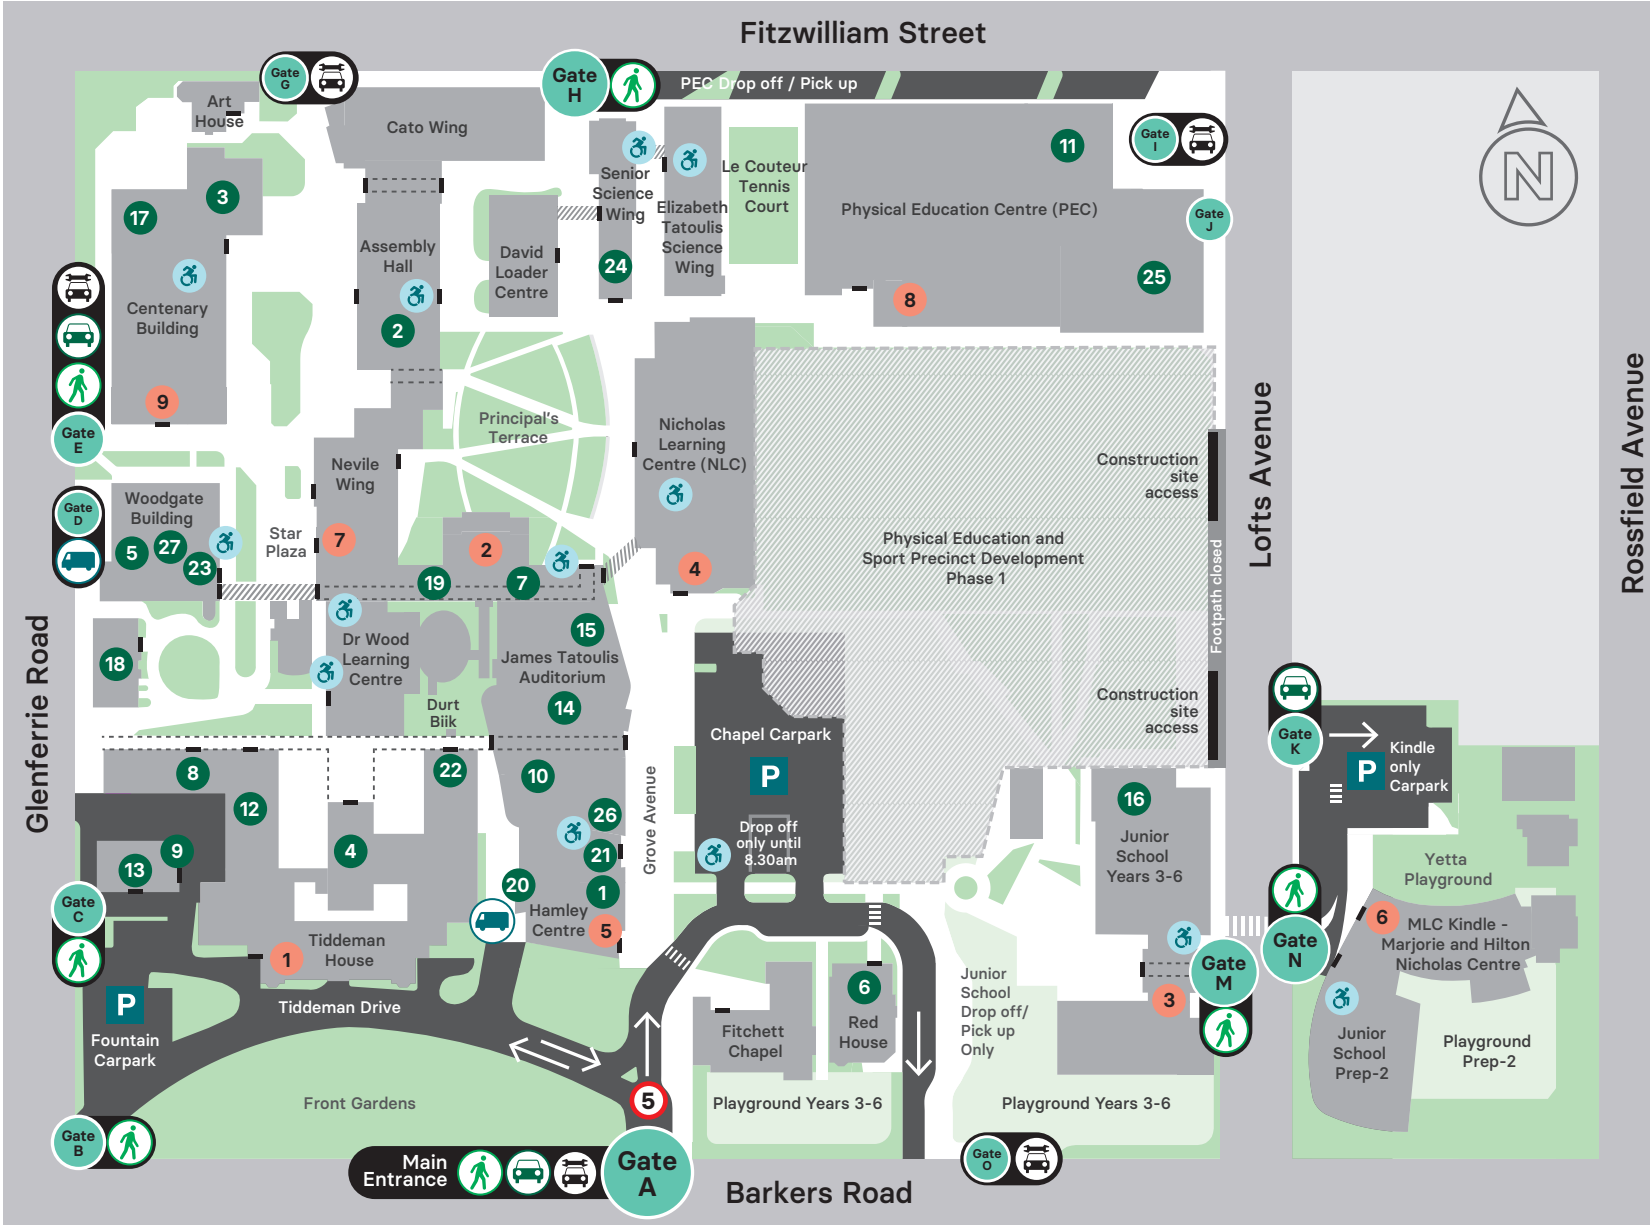

# Campus map

Admissions	1
Assembly Hall (AH)	2
Betty Jackson Hall (BJH)	3
Boarders Dining Hall	4
Bookshop	5
Community Engagement Department	6
Common Ground	7
Dramatic Arts Department and Dwyer Hall	8
Fitchett Hall	9
Flockart Hall	10
Gymnasium	11
Health Centre	12
IT Service Centre (CCC)	13
James Tatoulis Auditorium (JTA)	14
Jane Elton Brown Performance Staircase	15
Junior School Library	16
Krome Dining Room	17
Language Centre	18
Learning Diversity Department	19
Maintenance and Delivery Bay	20
Music Department	21
Print Centre	22
Star Café	23
Student Counselling	24
Swimming Pool	25
Uniform Shop	26
Walton Library and Careers Department	27

Receptions and School Offices	
Boarding Reception	1
Principal's Administration	2
Junior School Office	3
Junior Secondary School Office	4
Main Reception (Hamley)	5
MLC Kindle Office	6
Middle School Office	7
Physical Education Centre (PEC) Reception	8
Senior School Office	9