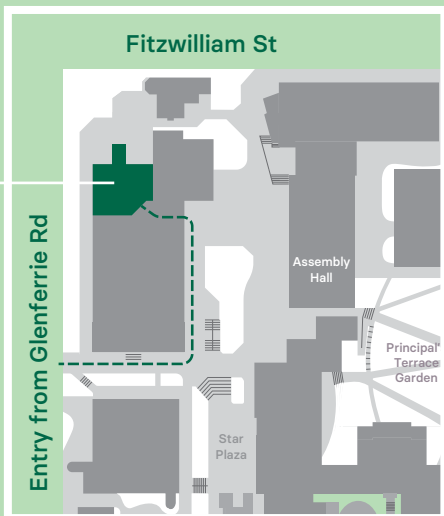

Where to find us

MLC's Terrace Restaurant and Krome Eats cafe are hosted in the Krome Dining Room. Please see the map below for directions.

Krome Dining Room

MLC Terrace Restaurant

Centenary Level 2
Methodist Ladies' College
207 Barkers Road, Kew
Victoria 3101

E: terrace@mlc.vic.edu.au

If online booking is not accessible,
please contact Mrs Janice Bate
T: +61 3 9274 6389

mlc.vic.edu.au/terrace