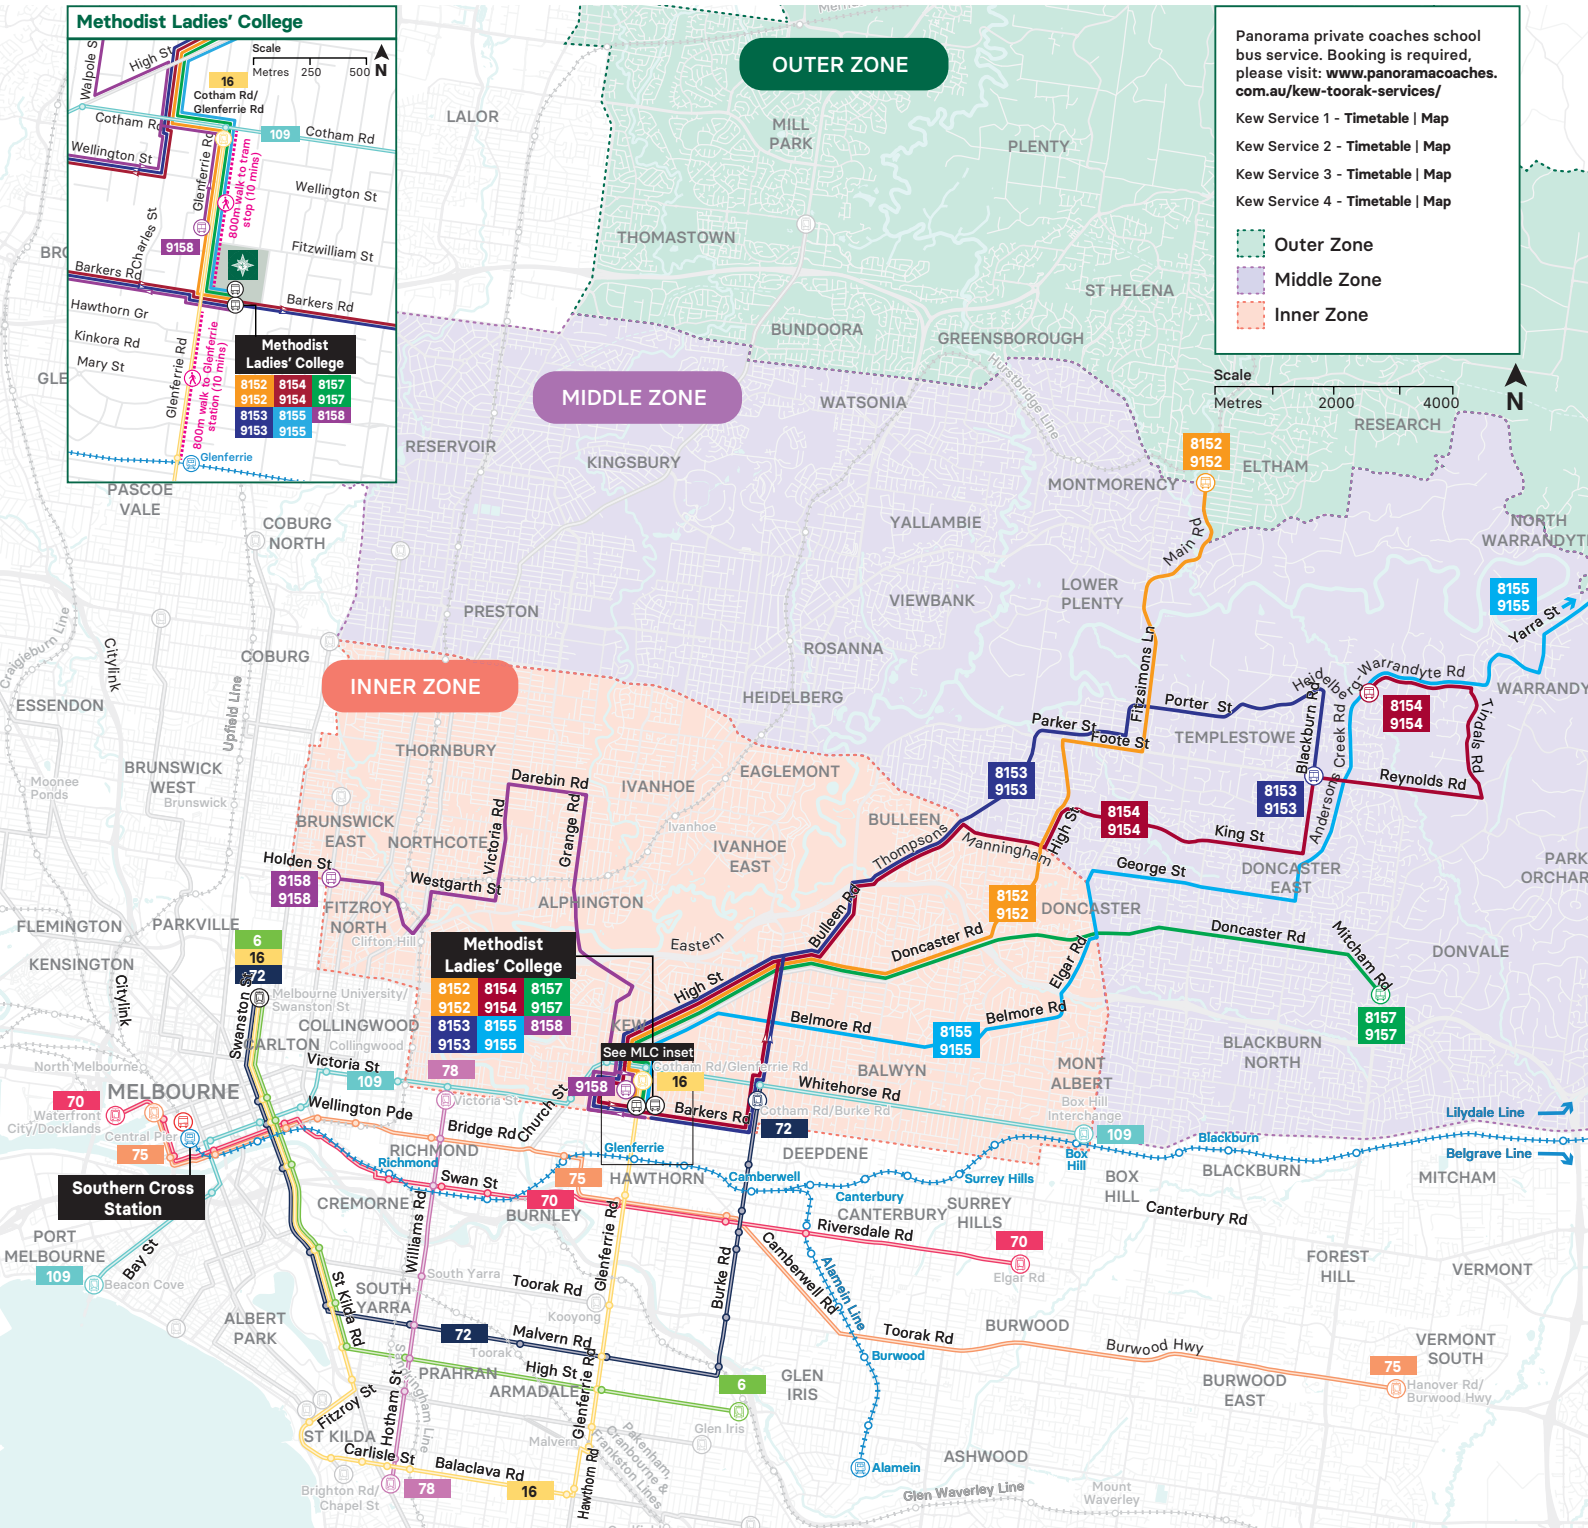

# Transport Map

Panorama private coaches school bus service. Booking is required, please visit: [www.panoramacoaches.com.au/kew-toorak-services/](http://www.panoramacoaches.com.au/kew-toorak-services/)

Kew Service 1 - Timetable | Map  
 Kew Service 2 - Timetable | Map  
 Kew Service 3 - Timetable | Map  
 Kew Service 4 - Timetable | Map

Outer Zone  
 Middle Zone  
 Inner Zone

## Legend

- Train terminus
- Tram terminus
- Bus terminus
- SkyBus terminus
- Coach terminus
- Shuttle terminus
- Walking path connection
- Trains
- Tram line and stop
- Route 6 - Moreland to Glen Iris & return
- Route 16 - Melbourne Uni to Kew & return
- Route 70 - Waterfront City to Wattle Park & return
- Route 72 - Melbourne Uni to Camberwell & return
- Route 75 - Docklands to Vermont South & return
- Route 78 - North Richmond to Balaclava & return
- Route 109 - Box Hill to Port Melbourne & return
- Kinetic School Bus - Kew
- Route 8152 - Eltham to MLC
- Route 9152 - MLC to Eltham
- Route 8153 - Templestowe to MLC
- Route 9153 - MLC to Templestowe
- Route 8154 - Warrandyte to MLC
- Route 9154 - MLC to Warrandyte
- Route 8155 - Warrandyte to MLC
- Route 9155 - MLC to Warrandyte
- Route 8157 - Donvale to MLC
- Route 9157 - MLC to Donvale
- Route 8158 - North Fitzroy to MLC
- Route 9158 - MLC to North Fitzroy
- Regional Trains
- For all V/Line - Regional public transport train services for Victoria visit: [vline.com.au](http://vline.com.au)
- Regional Buses
- For all regional public transport bus services for Victoria visit: [ptv.vic.gov.au](http://ptv.vic.gov.au)

All relevant information and a Journey Planner can be found at [www.ptv.vic.gov.au](http://www.ptv.vic.gov.au) or for School Bus Routes, visit [www.wearekinetic.com](http://www.wearekinetic.com).

For further details on metropolitan train, tram and bus information, call Public Transport Victoria on 1800 800 007. Current at time of print. All routes subject to change.