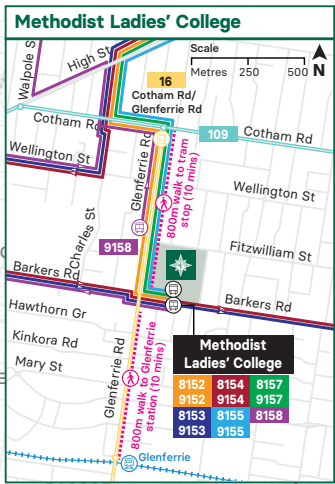

# Transport Map

Panorama private coaches school bus service. Booking is required, please visit: [www.panoramacoaches.com.au/kew-toorak-services/](http://www.panoramacoaches.com.au/kew-toorak-services/)

Kew Service 1 - Timetable | Map  
 Kew Service 2 - Timetable | Map  
 Kew Service 3 - Timetable | Map  
 Kew Service 4 - Timetable | Map

Outer Zone  
 Middle Zone  
 Inner Zone

## Legend

- Train terminus
- Tram terminus
- Bus terminus
- SkyBus terminus
- Coach terminus
- Shuttle terminus
- Walking path connection
- Trains
- Tram line and stop
- Route 6 - Moreland to Glen Iris & return
- Route 16 - Melbourne Uni to Kew & return
- Route 70 - Waterfront City to Wattle Park & return
- Route 72 - Melbourne Uni to Camberwell & return
- Route 75 - Docklands to Vermont South & return
- Route 78 - North Richmond to Balaclava & return
- Route 109 - Box Hill to Port Melbourne & return
- Kinetic School Bus - Kew
- Route 8152 - Eltham to MLC
- Route 9152 - MLC to Eltham
- Route 8153 - Templestowe to MLC
- Route 9153 - MLC to Templestowe
- Route 8154 - Warrandyte to MLC
- Route 9154 - MLC to Warrandyte
- Route 8155 - Warrandyte to MLC
- Route 9155 - MLC to Warrandyte
- Route 8157 - Donvale to MLC
- Route 9157 - MLC to Donvale
- Route 8158 - North Fitzroy to MLC
- Route 9158 - MLC to North Fitzroy
- Regional Trains
- For all V/Line - Regional public transport train services for Victoria visit: [vline.com.au](http://vline.com.au)
- Regional Buses
- For all regional public transport bus services for Victoria visit: [ptv.vic.gov.au](http://ptv.vic.gov.au)

All relevant information and a Journey Planner can be found at [www.ptv.vic.gov.au](http://www.ptv.vic.gov.au) or for School Bus Routes, visit [www.wearekinetic.com](http://www.wearekinetic.com).

For further details on metropolitan train, tram and bus information, call Public Transport Victoria on 1800 800 007. Current at time of print. All routes subject to change.